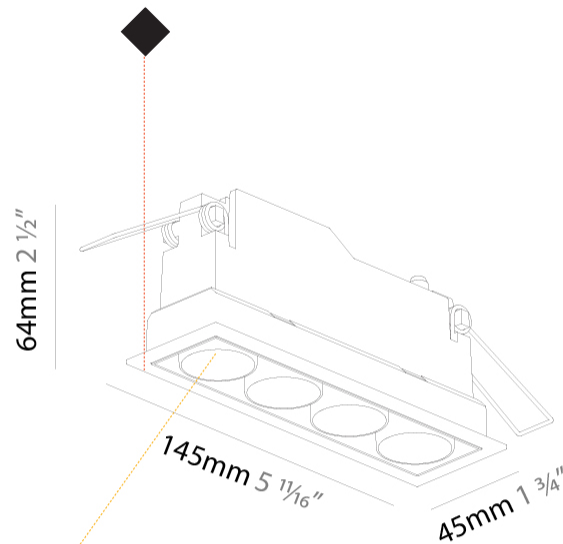

PHYSICAL

Shape: Rectangle
Length (mm): 145
Length (in): 5 ¹¹/₁₆
Width (mm): 45
Width (in): 1 ³/₄
Height (mm): 64
Height (in): 2 ¹/₂
Ceiling Thickness (mm): 10 / 12.5 / 15 / 25 / 30
Ceiling Thickness (in): 3/8 or 1/2 or 9/16 or 1 or 1 3/16
Min. Recessing Depth (mm): 100
Min. Recessing Depth (in): 3 ¹⁵/₁₆
Light Distribution: Downlight
Weight (kg): 0.265
Weight (lbs): 0.58
Fixture Finish: SSR / BKV / CWI / CRY / HAB / UFT / ITA / RUA / FTG / MYG / LOD / PUS / FRO / FUP / KIA / POP / BLS / SPG / MEY / GOH / GUM / CHC / COM / ABZ / JAG / OBR / MOS / ROR
Holder Finish: WHI / BLK
Fixture Material: Aluminum Die Cast
Cut-out Measurements: 138mm / 5 7/16" x 38mm / 1 1/2"

ELECTRICAL

Lamp Type: LED (Zhaga Standard)
Input Wattage (W): 14.3
Total Output Wattage (W): 13.3
Dimming: Tri-Mode (Non-Dimming and Phase Dimming (120Vac only) and 0-10V Dimming)
Driver Included: No
Driver Location: Remote
Driver Type: Constant Current - Universal
Driver Class: Class 2
Input Voltage (V): 120 - 277
Constant Current (MA): 1050
Upon Request: Lutron

LED

Number of LEDs: 4
Color Temperature (°K): 2700 / 3000 / 3500 / 4000
Max. Delivered Lumen (lm): Max 781 / 843 / 860 / 878
Nominal Lumen (lm): 880 / 954 / 970 / 990
CRI: >90 CRI
Lamp Life (hrs): 50000

OPTICAL

Reflector: 8 / 14 / 34

RATINGS AND CERTIFICATIONS

Certified By: CSA Certified to UL and CSA Standards
IP rating: IP20